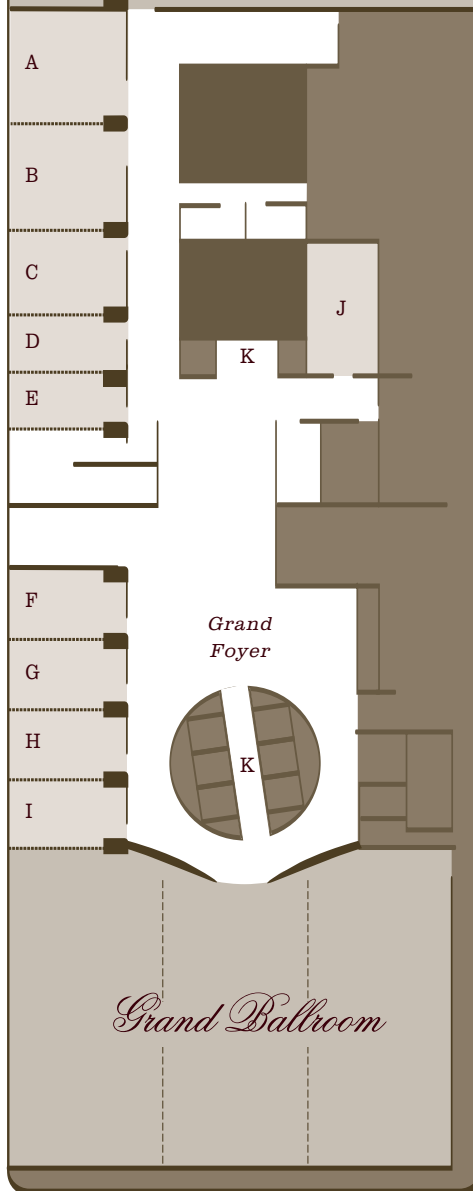

Imperial Ballroom

floor plans

SEVENTH FLOOR

Kings Row

A - Henry VIII Room

B - Louis XIV Room

C - Richard II Room

D - Charles I Room

E - Empire Room

Hall of Presidents

F - Kennedy Room

G - Roosevelt Room

H - McKinley Room

I - Taft Room

J - Mirror Room

K - Elevators

LOBBY LEVEL